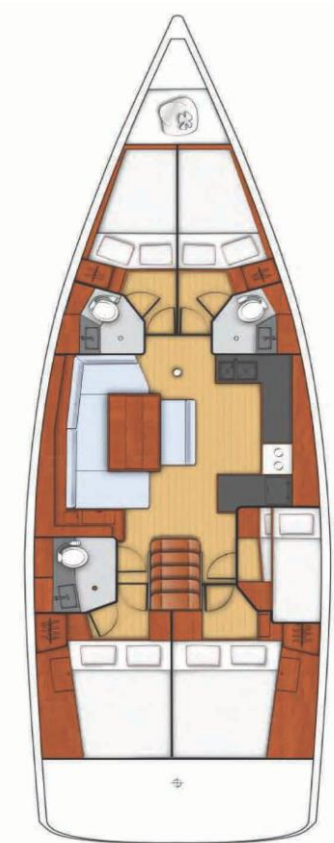

SUNSAIL OCEANIS 46.1

BERTHS
9+2(11)

CABINS | HEADS
5 / 3

LENGTH OVERALL
14.60m / 47' 9"

BEAM
4.50m / 14' 7"

MAX. DRAFT
1.75m / 5' 7"

SUNSAIL 47 - 4 CABIN

BERTHS
8+2(10)

CABINS | HEADS
4 / 4

LENGTH OVERALL
14.05m / 46' 1"

BEAM
4.50m / 14' 8"

MAX. DRAFT
1.65m / 5' 5"

OCEANIS 48

BERTHS
10+2(12)

CABINS | HEADS
5 / 3

LENGTH OVERALL
14.60m / 47' 9"

BEAM
4.74m / 15' 6"

MAX. DRAFT
2.17m / 7' 12"

SUNSAIL 51

BERTHS
8+3(11)

CABINS | HEADS
4 / 4

LENGTH OVERALL
15.38m / 50' 5"

BEAM
4.69m / 15' 4"

MAX. DRAFT
1.73m / 5' 8"