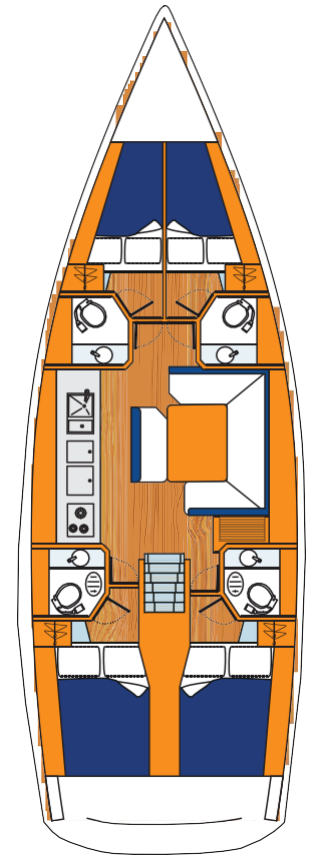

SUNSAIL OCEANIS 46.1

BERTHS
9+2(11)

CABINS | HEADS
5 / 3

LENGTH OVERALL
14.60m / 47' 9"

BEAM
4.50m / 14' 7"

MAX. DRAFT
1.75m / 5' 7"

SUNSAIL 47 - 4 CABIN

BERTHS
8+2(10)

CABINS | HEADS
4 / 4

LENGTH OVERALL
14.05m / 46' 1"

BEAM
4.50m / 14' 8"

MAX. DRAFT
1.65m / 5' 5"

OCEANIS 48

BERTHS
10+2(12)

CABINS | HEADS
5 / 3

LENGTH OVERALL
14.60m / 47' 9"

BEAM
4.74m / 15' 6"

MAX. DRAFT
2.17m / 7' 12"

SUNSAIL 51

BERTHS
8+3(11)

CABINS | HEADS
4 / 4

LENGTH OVERALL
15.38m / 50' 5"

BEAM
4.69m / 15' 4"

MAX. DRAFT
1.73m / 5' 8"