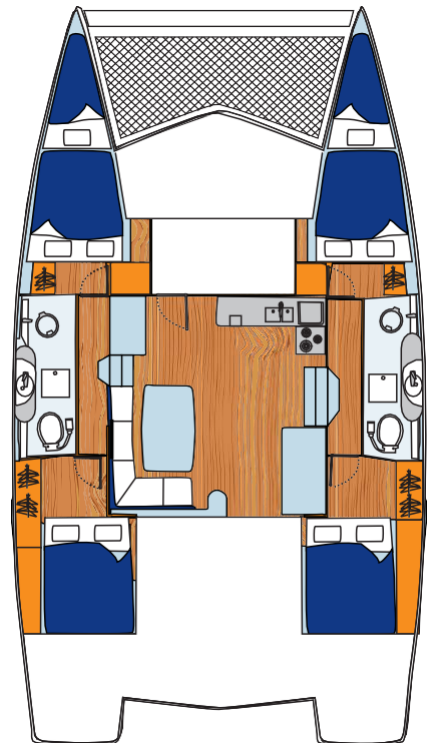

MORE RESOURCES

Discover more information, find out where this boat is available and get a quote.

*Yacht Model, specification and layout may vary per destination