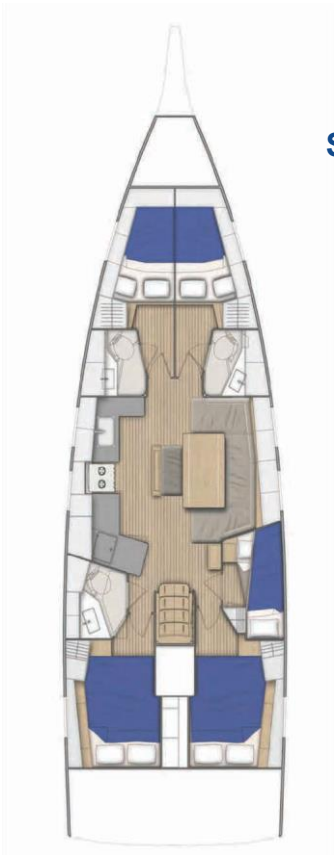

**CABINS | HEADS**  
**3 | 1**

**LENGTH OVERALL**  
**12.35m / 40' 5"**

**BEAM**  
**3.99m / 13' 1"**

**MAX. DRAFT**  
**1.60m / 5' 2"**

**SUNSAIL 41.0**

**BERTHS**  
**6+2(8)**

**CABINS | HEADS**  
**3 | 2**

**LENGTH OVERALL**  
**12.35m / 40' 5"**

**BEAM**  
**3.99m / 13' 1"**

**MAX. DRAFT**  
**1.60m / 5' 2"**

**SUNSAIL 44**

**BERTHS**  
**8+2(10)**

**CABINS | HEADS**  
**4 | 2**

**LENGTH OVERALL**  
**13.00m / 42' 7"**

**BEAM**  
**4.29m / 14' 0"**

**MAX. DRAFT**  
**1.60m / 5' 2"**

**SUNSAIL 44i**

**BERTHS**  
**8+2(10)**

**CABINS | HEADS**  
**4 | 2**

**LENGTH OVERALL**  
**13.75m / 45' 1"**

**BEAM**  
**4.37m / 14' 4"**

**MAX. DRAFT**  
**2.05m / 6' 8"**

**SUNSAIL OCEANIS 46.1**

**BERTHS**  
9+2(11)

**CABINS | HEADS**  
5 / 3

**LENGTH OVERALL**  
14.60m / 47' 9"

**BEAM**  
4.50m / 14' 7"

**MAX. DRAFT**  
1.75m / 5' 7"

**SUNSAIL 47 - 4 CABIN**