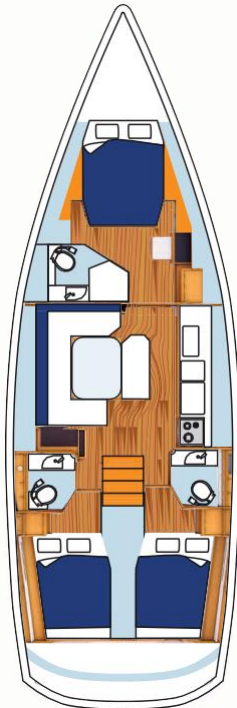

## Sunsail 41

An ever-popular and widely-available yacht, the Sunsail 41\* delivers a spacious layout designed for easy onboard living and an expansive cockpit for optimal on-the-water performance.

- **Convertible Saloon:** included as a double berth in the maximum capacity.
- **Forepeaks:** No
- **Skipper/Cook:** Will need to use an interior cabin.
- **Air Conditioning:** This yacht has shore powered A/C.

## MORE RESOURCES

Discover more information, find out where this boat is available and get a quote.

\*Yacht Model, specification and layout may vary per destination

JEANNEAU

**BERTHS**  
**6+2(8)**

**CABINS | HEADS**  
**3 / 3**

**LENGTH OVERALL**  
**14.05m / 46' 1"**

**BEAM**  
**4.5m / 14' 8"**

**MAX. DRAFT**  
**1.65m / 5' 5"**

## Sunsail 47

Graceful offshore cruiser with exceptional interior and deck plan designed with ease of handling as priority.

- **Convertible Saloon:** included as a double berth in the maximum capacity.
- **Forepeaks:** No
- **Skipper/Cook:** Will need to use an interior cabin.
- **Air Conditioning:** This yacht has shore powered A/C.