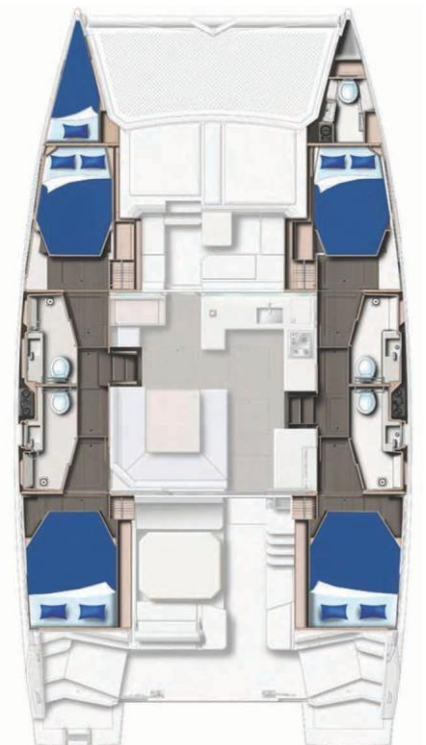

MORE RESOURCES

Discover more information, find out where this boat is available and get a quote.

*Yacht Model, specification and layout may vary per destination