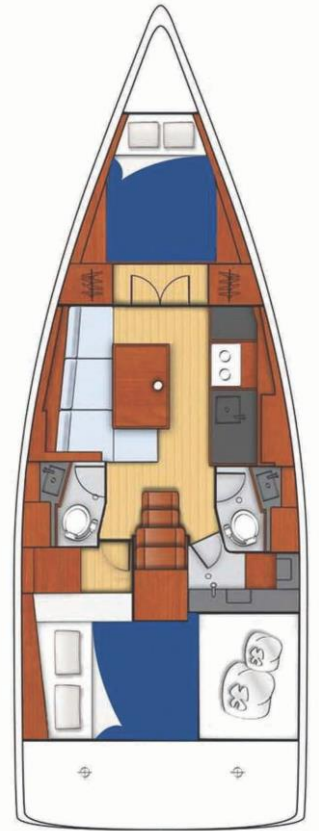

### SUNSAIL 38 - 3 CABIN

**BERTHS**  
6+2(8)

**CABINS | HEADS**  
3 / 1

**LENGTH OVERALL**  
11.34m / 37' 2"

**BEAM**  
3.76m / 12' 4"

**MAX. DRAFT**  
1.50m / 4' 11"

### SUNSAIL 38.2

**BERTHS**  
4+2(6)

**CABINS | HEADS**  
2 / 2

**LENGTH OVERALL**  
11.50m / 37' 9"

**BEAM**  
3.99m / 13' 1"

**MAX. DRAFT**  
1.64m / 5' 5"

### OCEANIS 38

**BERTHS**  
6

**CABINS | HEADS**  
3 / 2

**LENGTH OVERALL**  
11.50m / 41' 3"

**BEAM**  
3.99m / 13' 1"

**MAX. DRAFT**  
2.08m / 6' 8"

### SUNSAIL 41.1

**BERTHS**  
6+2(8)

**CABINS | HEADS**  
3 / 2

**LENGTH OVERALL**  
12.43m / 40' 9"

**BEAM**  
4.20m / 13' 9"

**MAX. DRAFT**  
1.68m / 5' 6"

**SUNSAIL 41.0 (UK ONLY)**

**BERTHS**  
**9**