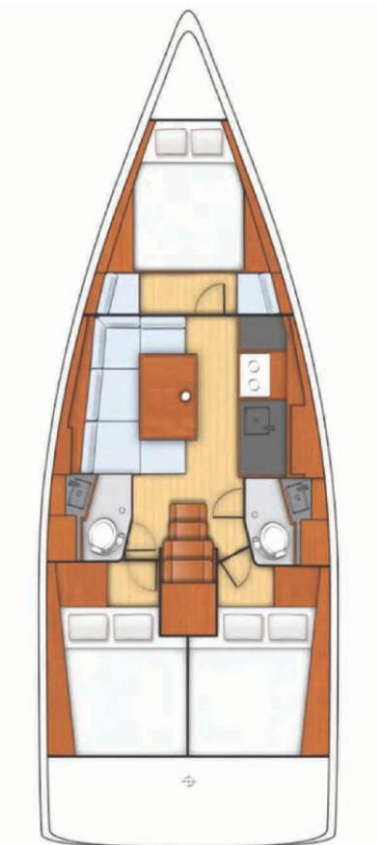

### SUNSAIL 38 - 3 CABIN

**BERTHS**  
6+2(8)

**CABINS | HEADS**  
3 / 1

**LENGTH OVERALL**  
11.34m / 37' 2"

**BEAM**  
3.76m / 12' 4"

**MAX. DRAFT**  
1.50m / 4' 11"

### SUNSAIL 38.2

**BERTHS**  
4+2(6)

**CABINS | HEADS**  
2 / 2

**LENGTH OVERALL**  
11.50m / 37' 9"

**BEAM**  
3.99m / 13' 1"

**MAX. DRAFT**  
1.64m / 5' 5"

### OCEANIS 38

**BERTHS**  
6

**CABINS | HEADS**  
3 / 2

**LENGTH OVERALL**  
11.50m / 41' 3"

**BEAM**  
3.99m / 13' 1"

**MAX. DRAFT**  
2.08m / 6' 8"

### SUNSAIL 41.1

**BERTHS**  
6+2(8)

**CABINS | HEADS**  
3 / 2

**LENGTH OVERALL**  
12.43m / 40' 9"

**BEAM**  
4.20m / 13' 9"

**MAX. DRAFT**  
1.68m / 5' 6"

**SUNSAIL 41.0 (UK ONLY)**

**BERTHS**  
**9**