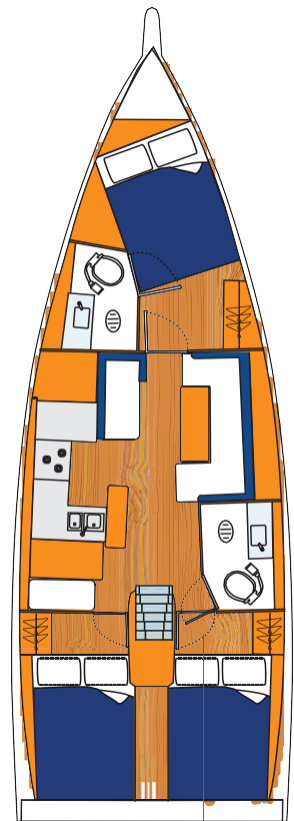

### SUNSAIL 41.1

**BERTHS**  
6+2(8)

**CABINS | HEADS**  
3 / 2

**LENGTH OVERALL**  
12.43m / 40' 9"

**BEAM**  
4.20m / 13' 9"

**MAX. DRAFT**  
1.68m / 5' 6"

**SUNSAIL 41.0 (UK ONLY)**

**BERTHS**  
**9**

**CABINS | HEADS**  
**3 | 1**

**LENGTH OVERALL**  
**12.35m / 40' 5"**

**BEAM**  
**3.99m / 13' 1"**

**MAX. DRAFT**  
**1.60m / 5' 2"**

**SUNSAIL 41.0**

**BERTHS**  
**6+2(8)**

**CABINS | HEADS**  
**3 | 2**

**LENGTH OVERALL**  
**12.35m / 40' 5"**

**BEAM**  
**3.99m / 13' 1"**

**MAX. DRAFT**  
**1.60m / 5' 2"**

**SUNSAIL 44**

**BERTHS**  
**8+2(10)**

**CABINS | HEADS**  
**4 | 2**

**LENGTH OVERALL**  
**13.00m / 42' 7"**