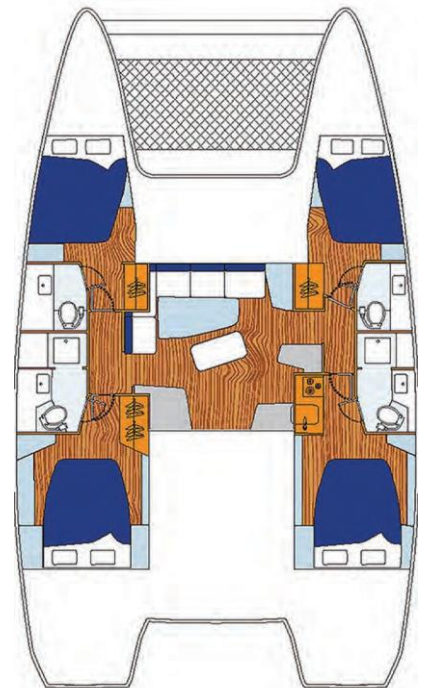

MORE RESOURCES

Discover more information, find out where this boat is available and get a quote.

*Yacht Model, specification and layout may vary per destination

Photo Credit: Nicolas Claris