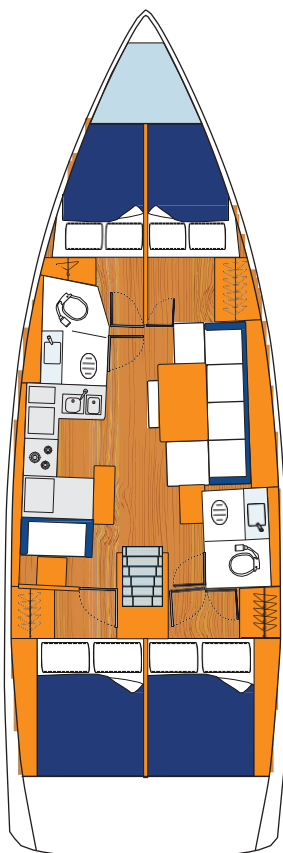

### OCEANIS 38

**BERTHS**  
6

**CABINS | HEADS**  
3 / 2

**LENGTH OVERALL**  
11.50m / 41' 3"

**BEAM**  
3.99m / 13' 1"

**MAX. DRAFT**  
2.08m / 6' 8"

### SUNSAIL 41.1

**BERTHS**  
6+2(8)

**CABINS | HEADS**  
3 / 2

**LENGTH OVERALL**  
12.43m / 40' 9"

**BEAM**  
4.20m / 13' 9"

**MAX. DRAFT**  
1.68m / 5' 6"

**SUNSAIL 41.0 (UK ONLY)**

**BERTHS**  
**9**

**CABINS | HEADS**  
**3 | 1**

**LENGTH OVERALL**  
**12.35m / 40' 5"**

**BEAM**  
**3.99m / 13' 1"**

**MAX. DRAFT**  
**1.60m / 5' 2"**

**SUNSAIL 41.0**

**BERTHS**  
**6+2(8)**

**CABINS | HEADS**  
**3 | 2**

**LENGTH OVERALL**  
**12.35m / 40' 5"**

**BEAM**  
**3.99m / 13' 1"**

**MAX. DRAFT**  
**1.60m / 5' 2"**

**SUNSAIL 44**

**BERTHS**  
**8+2(10)**

**CABINS | HEADS**  
**4 | 2**

**LENGTH OVERALL**  
**13.00m / 42' 7"**