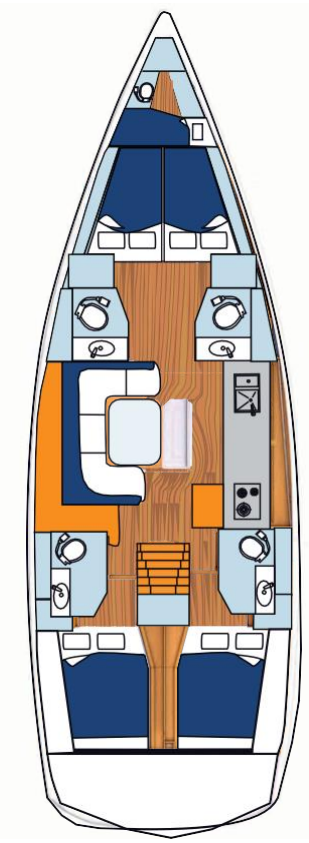

**LENGTH OVERALL**  
14.60m / 47' 9"

**BEAM**  
4.74m / 15' 6"

**MAX. DRAFT**  
2.17m / 7' 12"

**SUNSAIL 51**

**BERTHS**  
8+3(11)

**CABINS | HEADS**  
4 / 4

**LENGTH OVERALL**  
15.38m / 50' 5"

**BEAM**  
4.69m / 15' 4"

**MAX. DRAFT**  
1.73m / 5' 8"

**BERTHS**  
**8+2(10)**

**CABINS | HEADS**  
**4 / 4**

**LENGTH OVERALL**  
**1267m / 41'7"**

**BEAM**  
**7.04m / 23' 1"**

**MAX. DRAFT**  
**1.40m / 4' 7"**