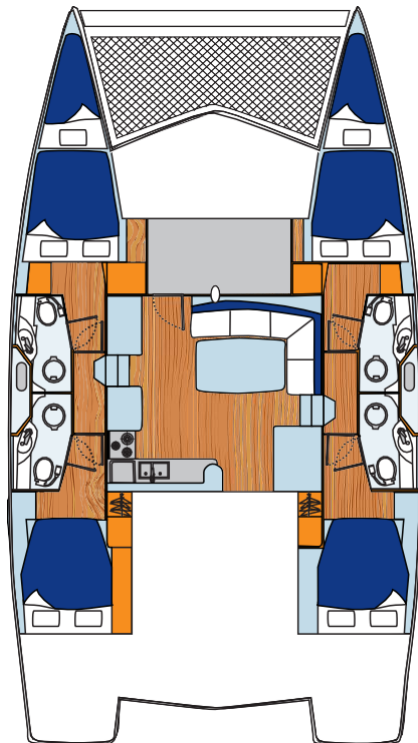

**LENGTH OVERALL**  
**1298m / 42' 7"**

**BEAM**  
**725m / 23' 9"**

**MAX. DRAFT**  
**127m / 4' 2"**